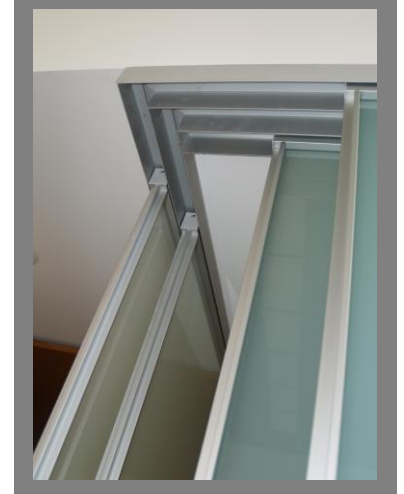

## Riviera Aluminum Sliding Glass Dividers & Closet Doors

Satin aluminum framed sliding glass dividers can be used in any room as closet doors or in place of walls to divide open areas. European styling gives a distinct look and feel to any room.

- Perfect for condominiums where building code requirements call for natural light in bedrooms without windows.
- Available in single or multiple door combinations to accommodate any width opening up to 108" high
- 6mm insert gap allows for many options including white laminated glass, clear glass, mirror, melamine or wood grain panel
- Combine two inserts for a unique look.
- Eliminate floor track with an optional top hanging system

### Features and Benefits

- White laminated glass lets natural light enter a room while maintaining privacy.
- Adding tracks allows the doors to stack in front of each to enhance the size and feel of a room.
- Use as room dividers, pocket doors or closet dividers
- Combine inserts to match décor
- Virtually any 6mm or 1/4" material can be used